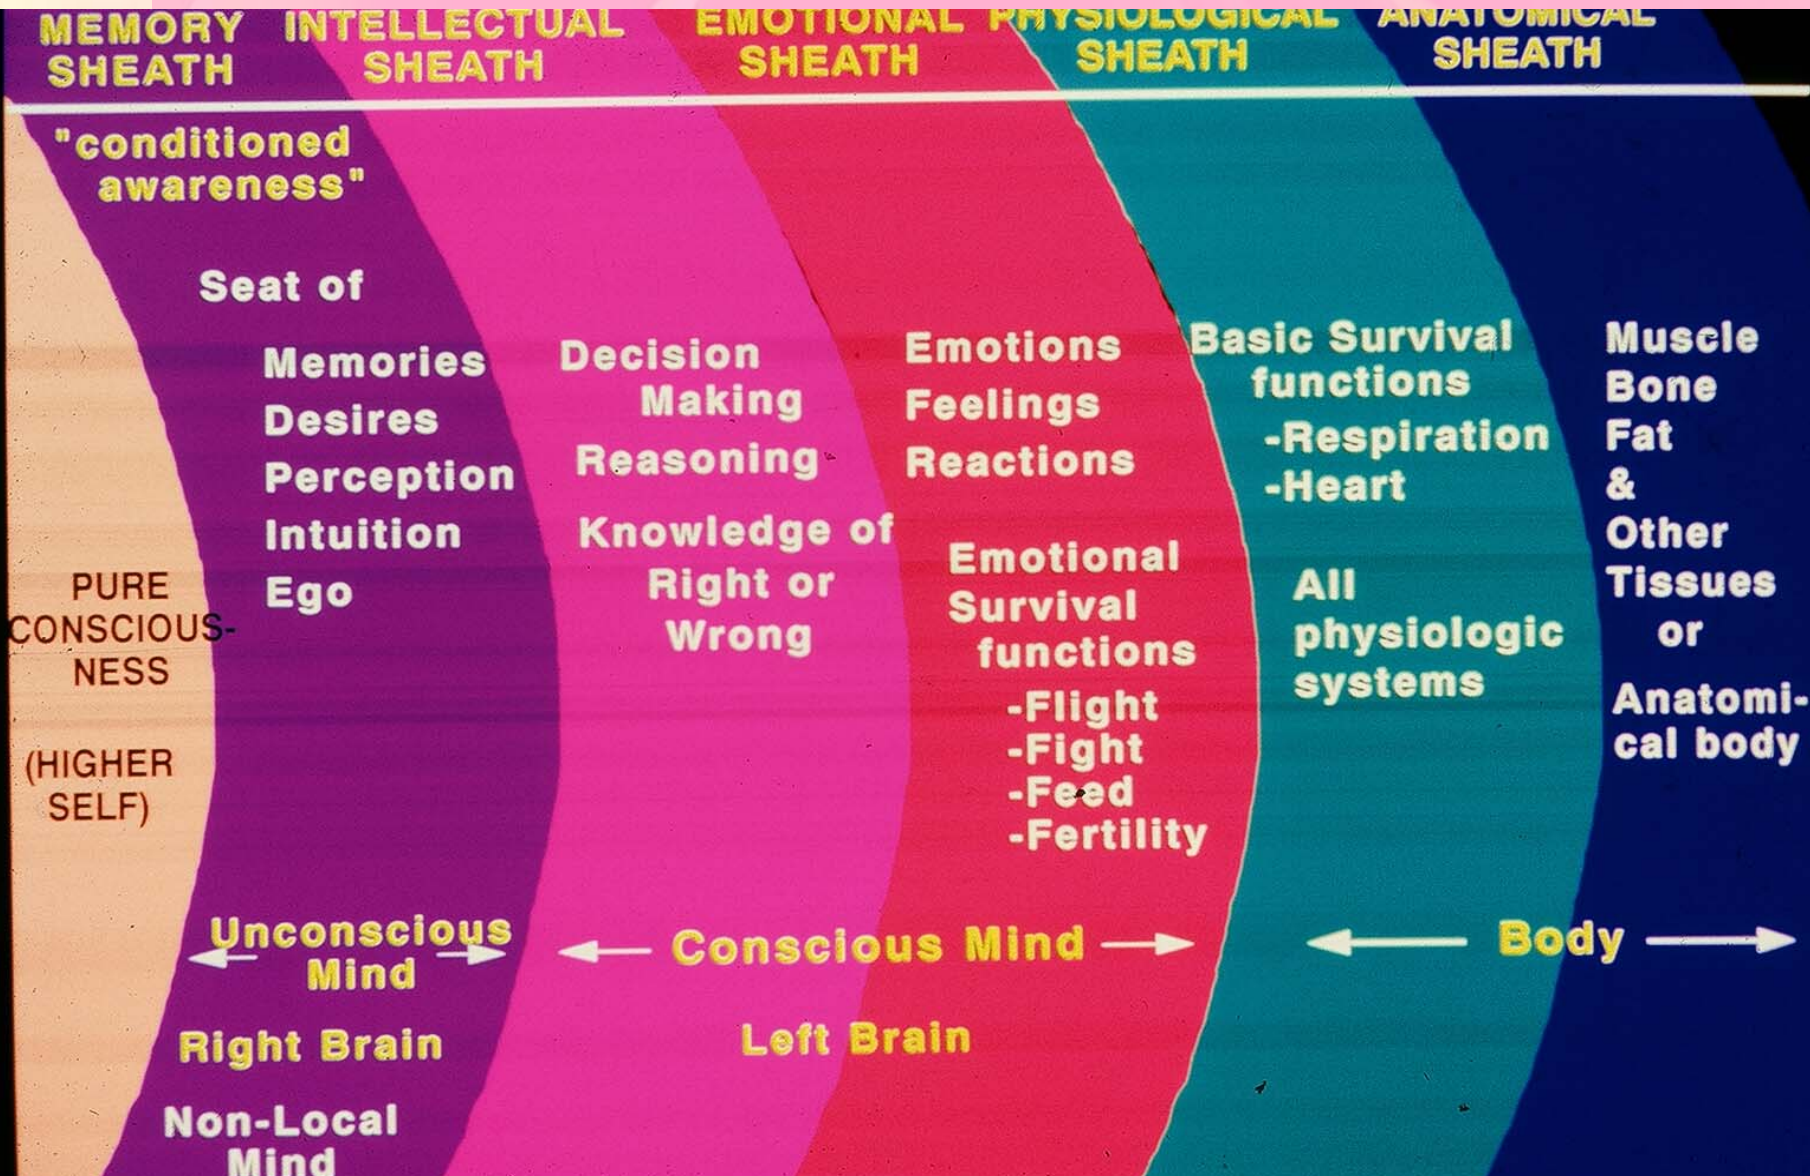

The Healing Power of Pure Love

Dr Venkat Kanubaddi

Auric Bodies (Koshas)

Universal Energy Field

Live in Love

Love is God

God is Love

Koshas - Expanded

Live in Love

Love is God

God is Love

Seven Major Chakras (Front View)

Live in Love

S. A. I.

Service

Adoration

Illumination

Live in Love

Love is God

God is Love

Seven Major Chakras (Lateral View)

Incoming Primary Energy Pathway

Origin of Breast Cancer

Live in Love