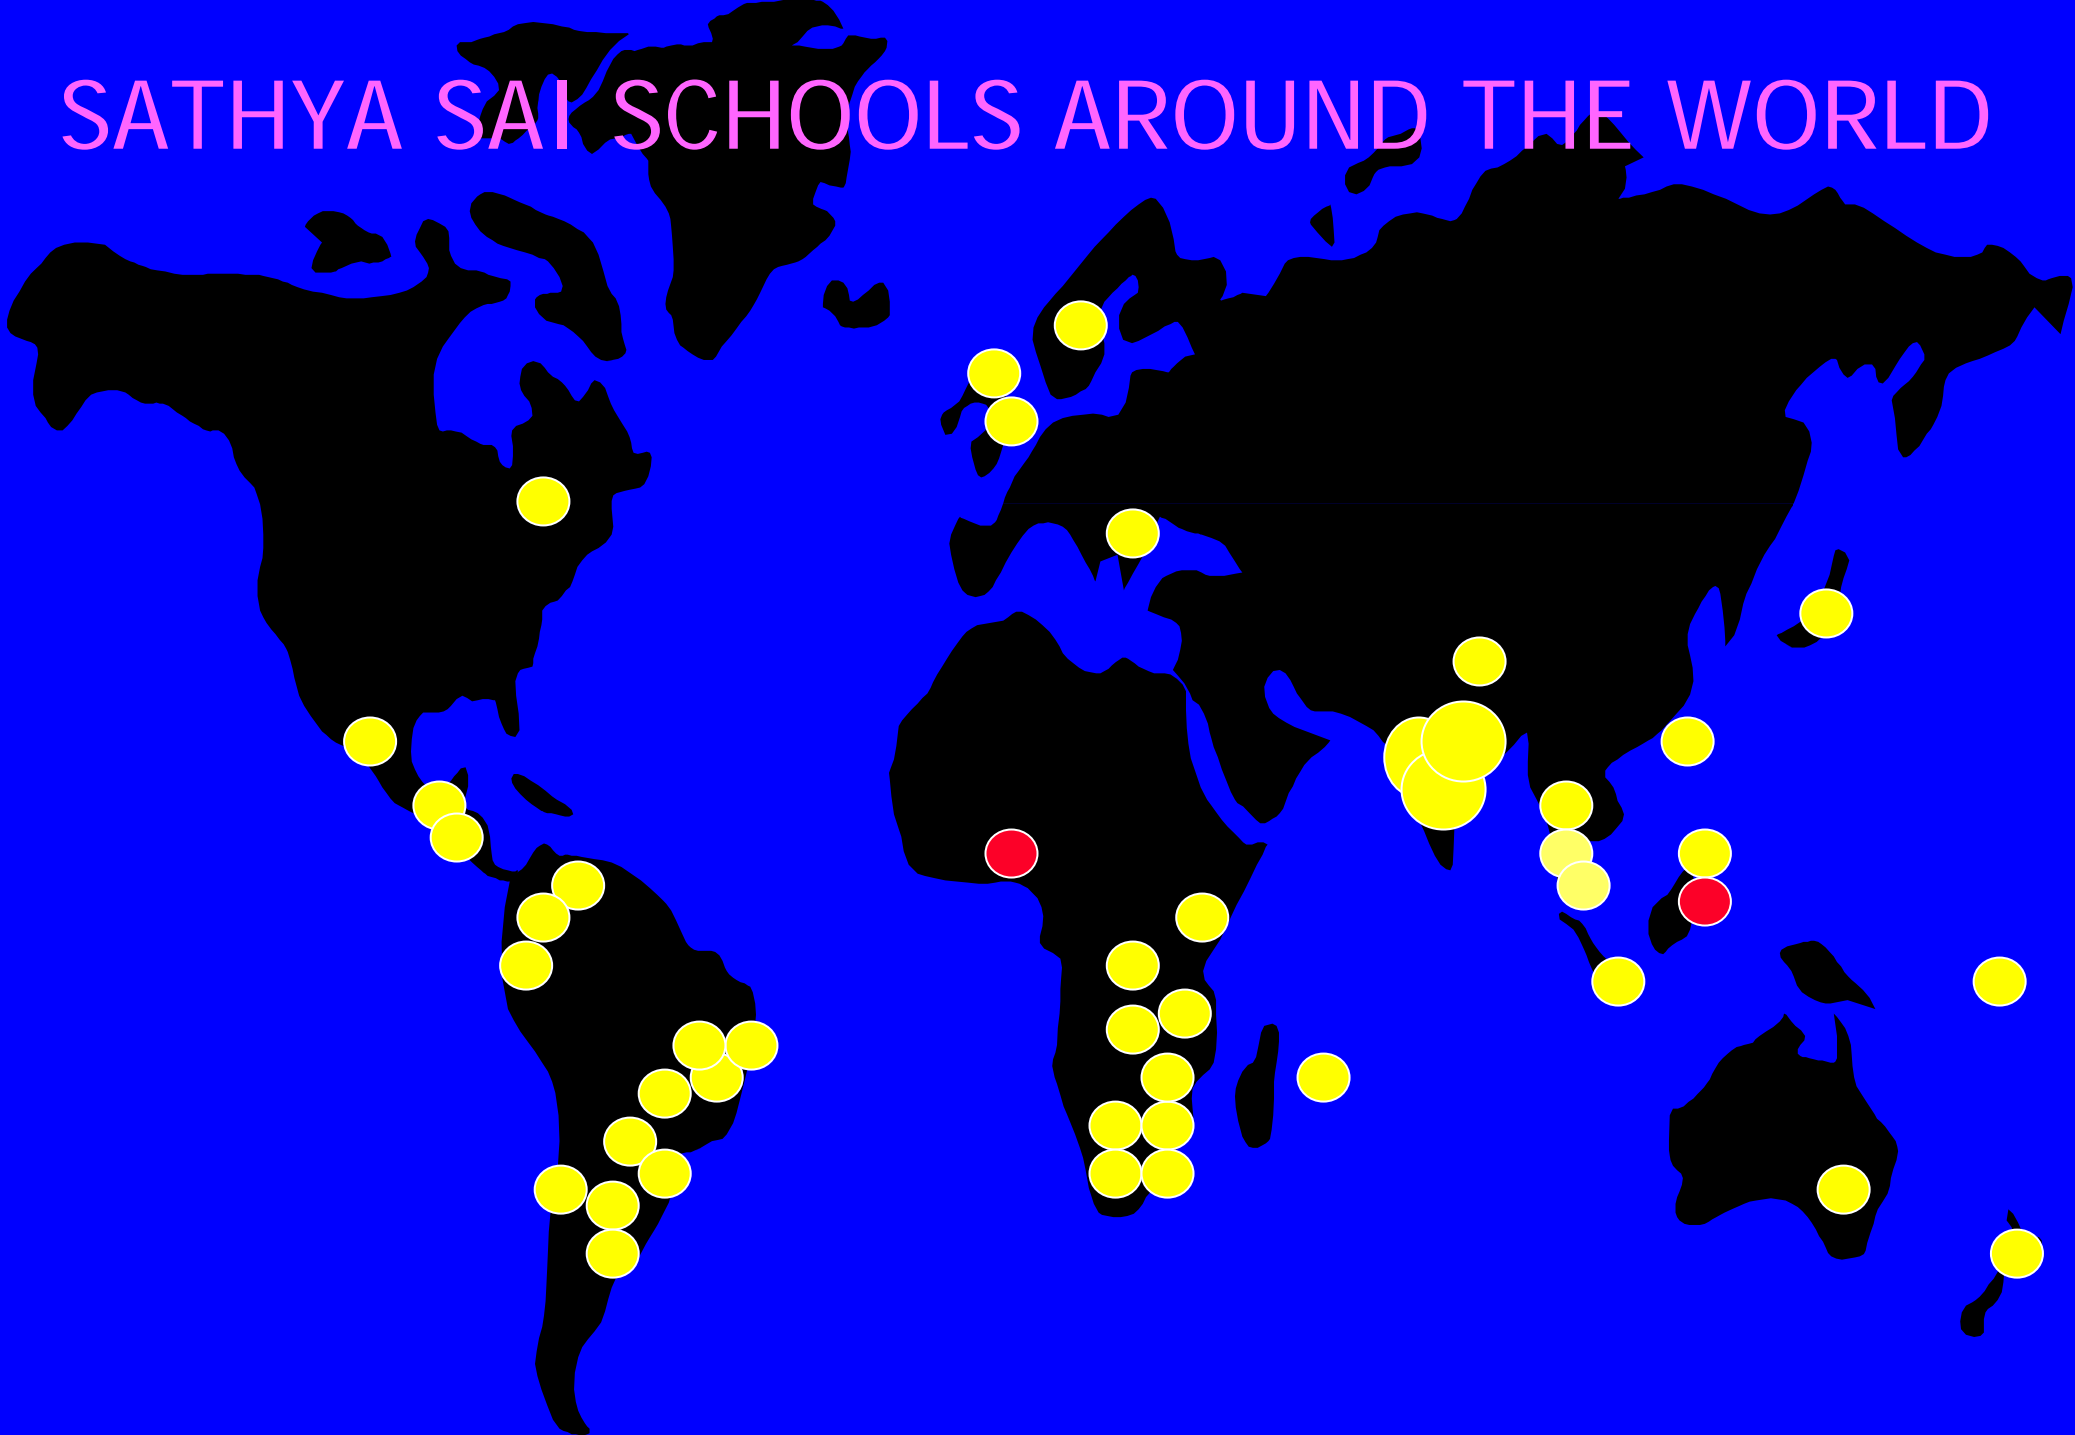

FUTURE OF SATHYA SAI EDUCATION

A photograph of a school sign for Sathya Sai School. The sign is white with a light green border and is mounted on a light green wall. It features the school's name in Thai and English. The Thai text is 'โรงเรียนสัจจกานี' and the English text is 'SATHYA SAI SCHOOL'. The sign is flanked by two golden finials. To the right of the sign is a blue wave-like decorative element. The background shows a green fence and trees.